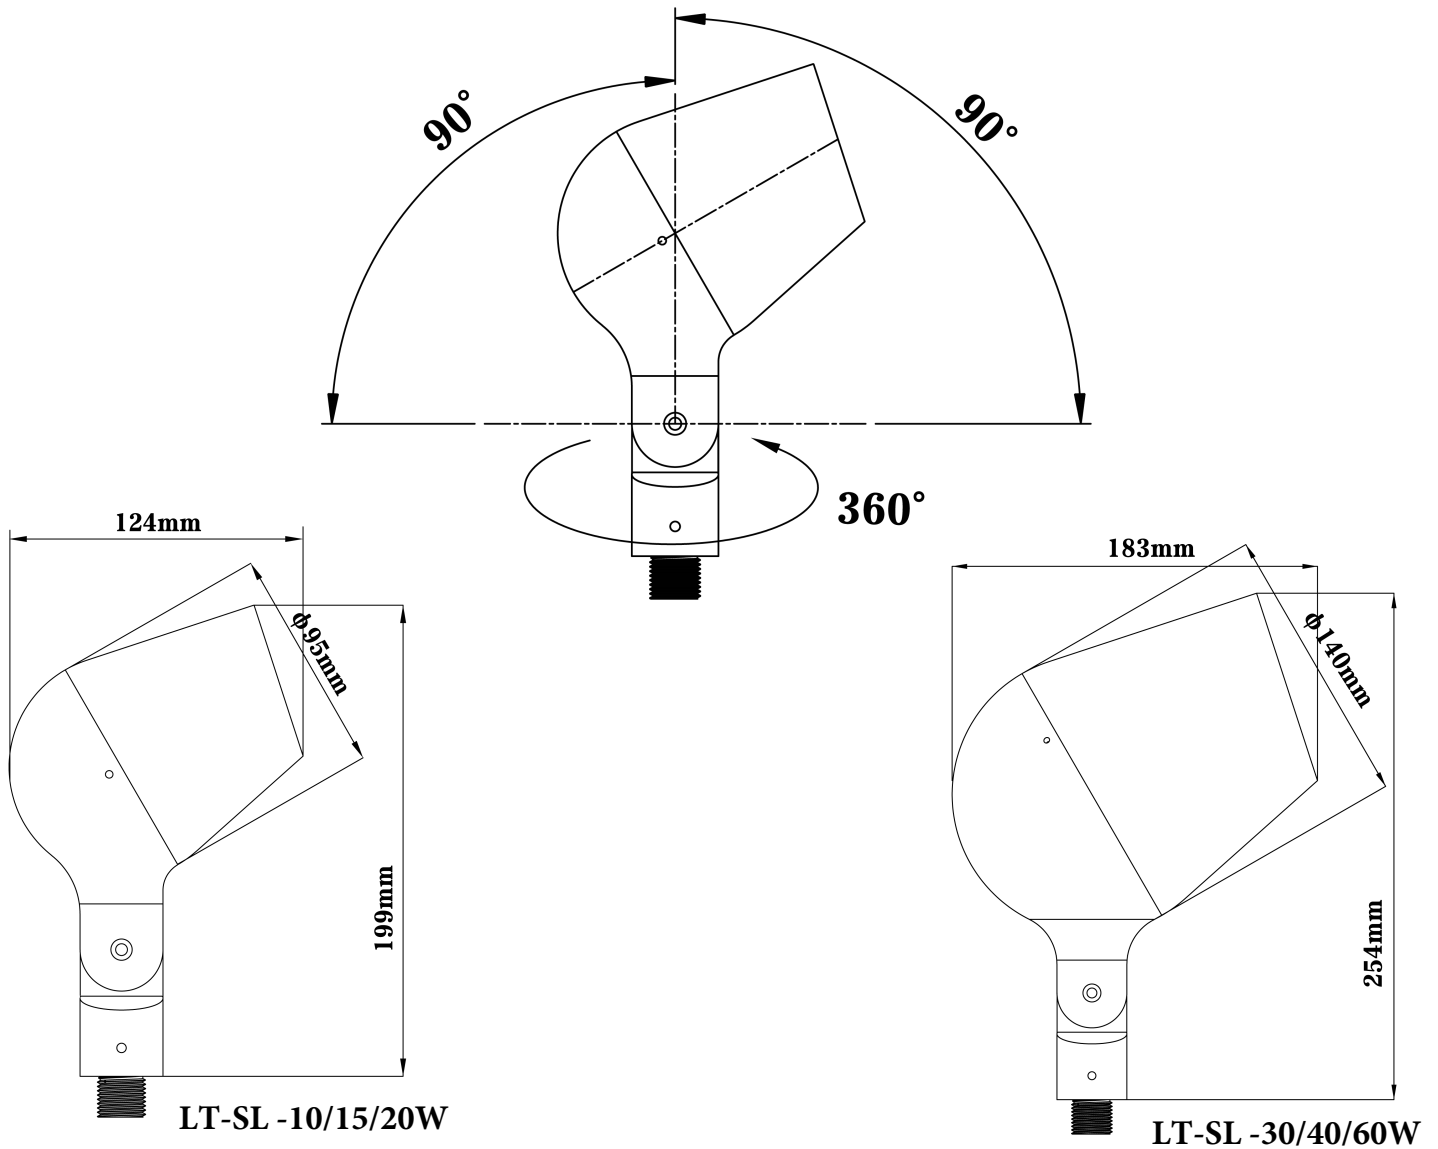

LT-SL -10/15/20W

LT-SL -30/40/60W

Type:

Model:

Project:

LI-TIAN LIGHTING

Product number	Power	No./Module	Lumens	CCT/Ra	Input voltage	Beam angle	weight	
LT-SL-10W	10W	CREE/COB	1000	3000-5000K Ra>80 Ra>90	AC12-24V AC220-240V AC120-277V	15°-18° 19°-23° 27°-36°	1kg	
LT-SL-15W	15W		1500					
LT-SL-20W	20W		2000					
LT-SL-30W	30W		3000			15°-18° 19°-23° 27°-36° 55°-60°		2.1kg
LT-SL-40W	40W		4000					
LT-SL-60W	60W		6000					

★ Lumen test results based on 5000K color temperature

Installation accessories:

Mounting Stake

Surface Base JB

Surface Base SB

Large Tree Mount Canopy (Webbing)

Stainless steel tree ring

Pole coupler
Suitable for ϕ 60-200mm pole

Pole installation (Single)
Suitable for ϕ 102mm pole

Pole installation (Double)
Suitable for ϕ 102mm pole

Candlestick-1
Suitable for ϕ 60/76mm pole

Candlestick-2
Suitable for ϕ 60/76mm pole

Candlestick-3
Suitable for ϕ 60/76mm pole