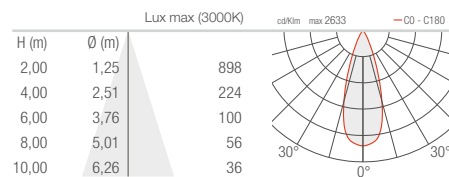

L - 36° CRI 90