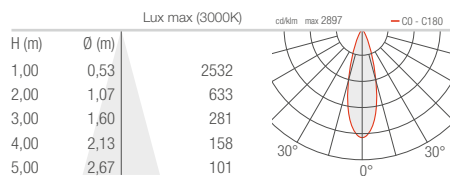

M - 20° CRI 90