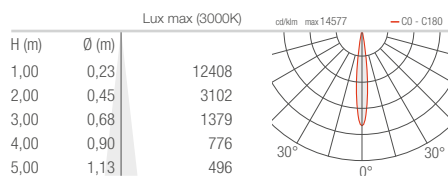

LT-SL-15W-3000K

S - 15° CRI 90