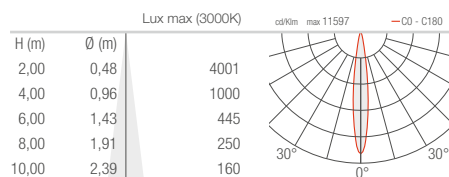

LT-SL-20W-3000K

S - 15° CRI 90