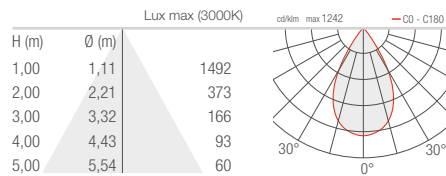

J - 60° CRI 90