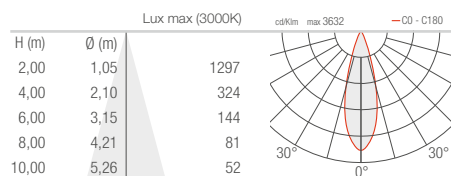

M - 20° CRI 90