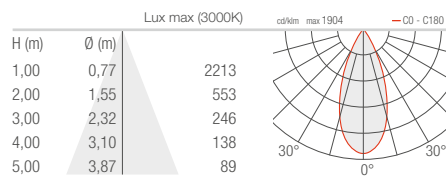

L - 36° CRI 90