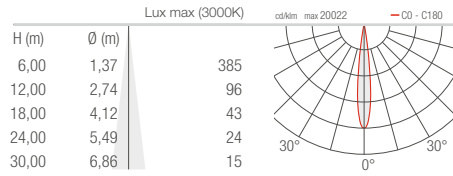

LT-SL-30W-3000K

S - 15° CRI 90