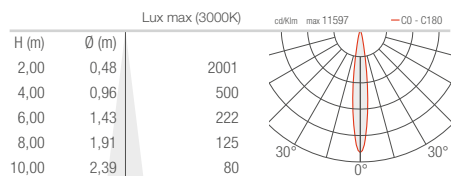

LT-SL-10W-3000K

S - 15° CRI 90