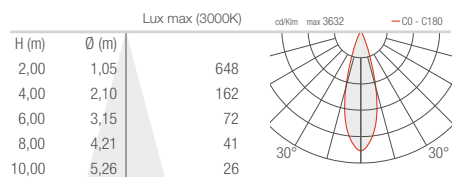

M - 20° CRI 90