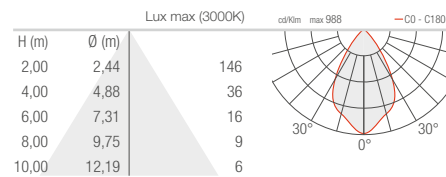

K - 60° CRI 90