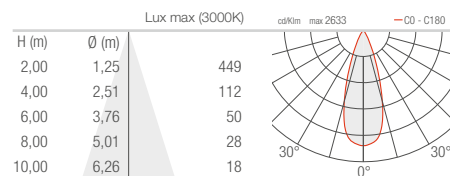

L - 36° CRI 90