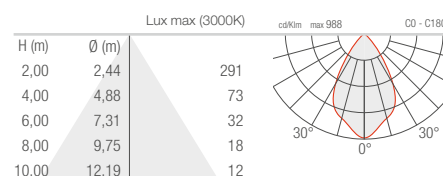

K - 60° CRI 90