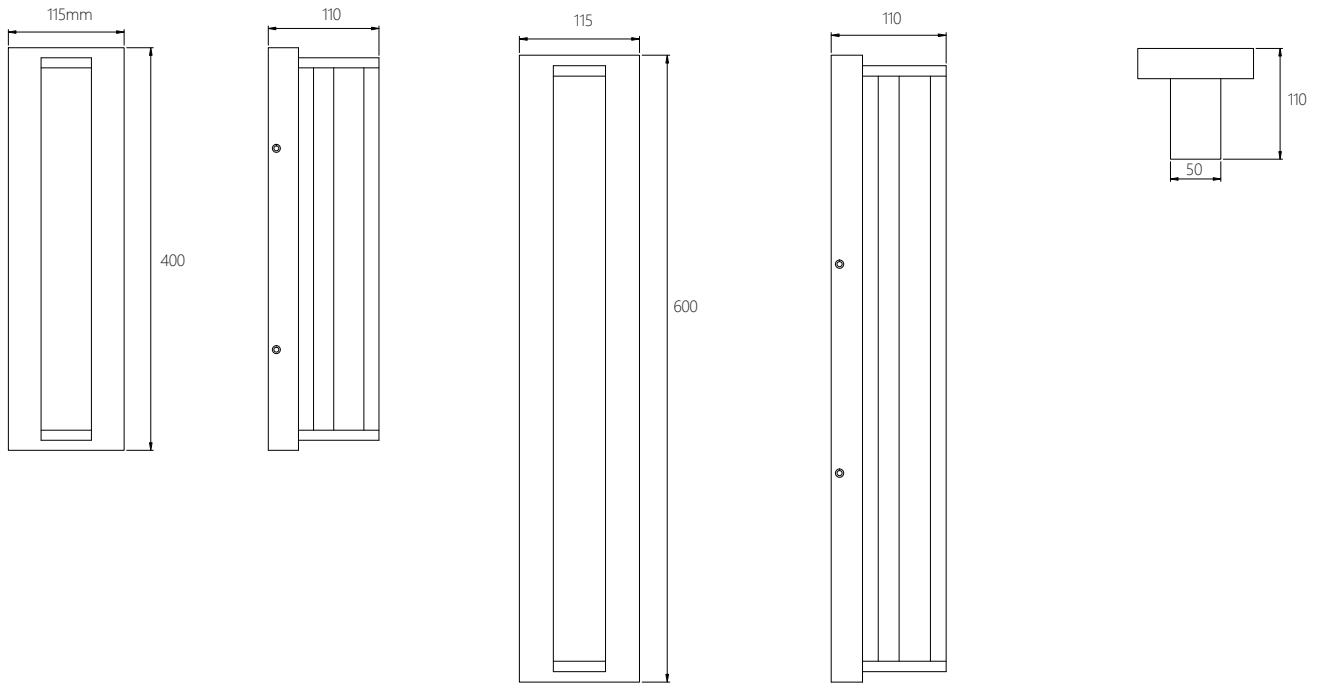

LT-YL-40-10W

LT-YL-60-20W

ORDERING INFORMATION

PRODUCT	CRI/CCT	LENGTH	FINISH	FUNCTION	VOLTAGE	DISTRIBUTION
LT-YL-40-10W	830 80CRI, 3000K	40 400mm	B BLACK	UD UPLIGHT/DOWNLIGHT	UNV 120V-277V	II Indirect illumination
LT-YL-60-20W	840 80CRI, 4000K 850 80CRI, 5000K	60 600mm				