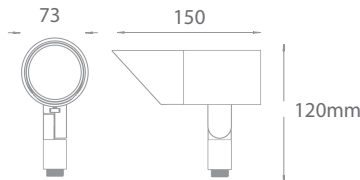

LI-TIAN LIGHTING

ACCENT 220V

Fixture Type:

Catalog Number:

Project: _____

Location: _____

PRODUCT DESCRIPTION

Landscape accent luminaire. Simple to retrofit existing line voltage systems or coordinate well with a new commercial landscape installation.

FEATURES

- Multiple beam angle selection
- IP66 rated, Protected against high-pressure water jets
- Includes a detachable shroud
- Die-casting aluminum
- Factory sealed water tight fixtures
- Detachable shroud, 6' lead wire and wire nuts included
- Maintains constant lumen output against voltage drop
- Not suitable to use with external dimmers

SPECIFICATIONS

Input: AC220V - 240V/DC24V
Power: 10W/12W/15W
Brightness: 80 lm/w
Beam Angle: 15° to 60°
CRI: 85
Rated Life: 50000 hours

ORDERING NUMBER

		Color Temp		Finish	
6012	Accent 220V	30	3000K	BK	Black on Aluminum
				BZ	Bronze on Aluminum
				BBR	Bronze on Brass

6012-30_____

Example: **6012-30BBR**