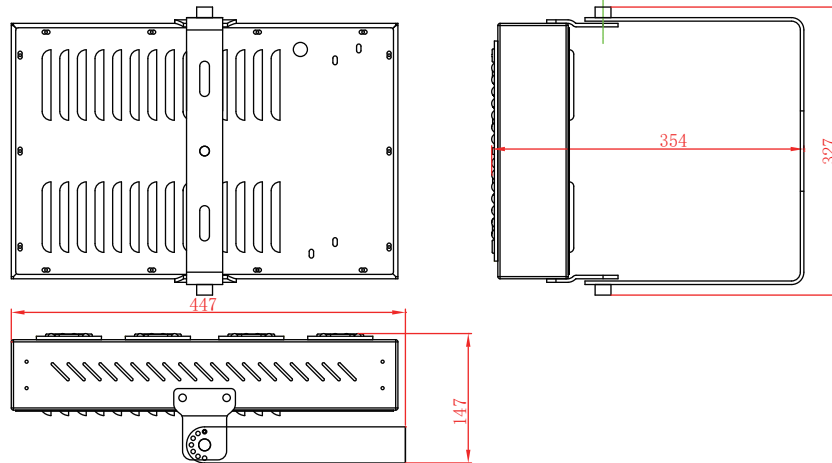

30°, 60°, 90°, 30°x70°, 60°x90°, 90°x90°

Mounting

2 Options:

U Bracket Mount and Slip Fitter Mount.

Options

Lighting Control

Floodlight sensor standard, photocell optional

Finish Color

Bronze finish standard, silver, black and white optional

surge protector

10kV surge protection upgrade

LT-T-115A-200W

Dimensions

unit:mm

Mounting Options

2 Options:
U Bracket Mount
Slip Fitter Mount