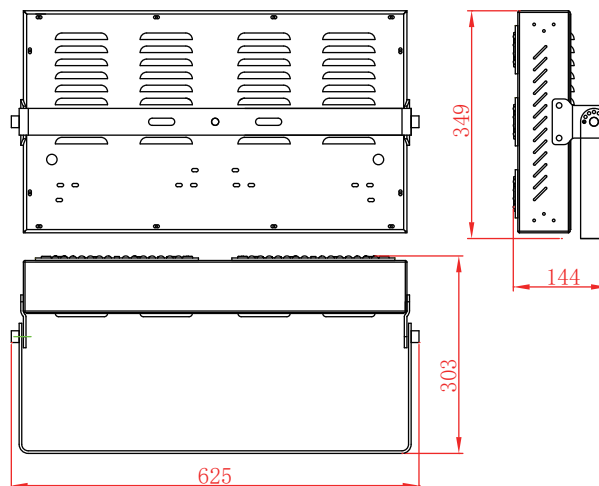

30°, 60°, 90°, 30°x70°, 60°x90°, 90°x90°

Mounting

2 Options:

U Bracket Mount and Slip Fitter Mount.

Options

Lighting Control

Floodlight sensor standard, photocell optional

Finish Color

Bronze finish standard, silver, black and white optional

surge protector

10kV surge protection upgrade

LT-T-115A-300W

Dimensions

unit:mm

Mounting Options

2 Options:
U Bracket Mount
Slip Fitter Mount